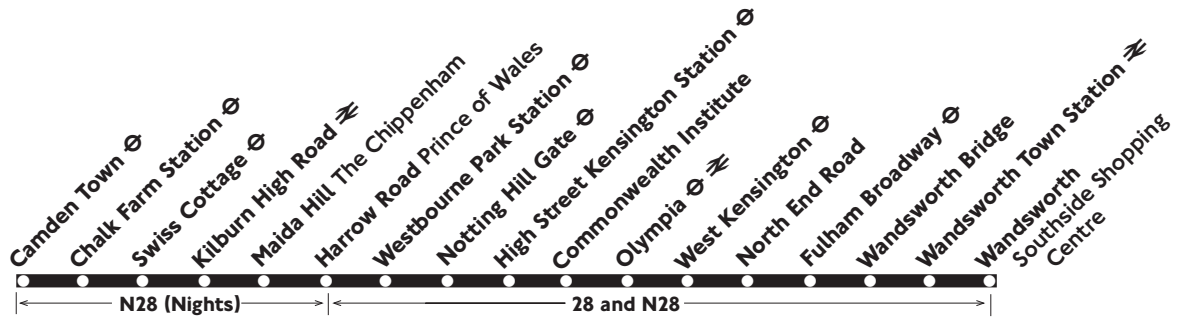

28

Daily

N28

Every night

Harrow Road - Kensington - Wandsworth

Camden Town - Kensington - Wandsworth

Monday - Friday

Harrow Road Prince of Wales	0512	0612	0622	0632	2047	0047
Westbourne Park Station	0514	0614	0624	0634	2049	0049
Notting Hill Gate	0519 Then about	0619	0629	0639 Then about	2055 Then about	0054
High Street Kensington Station	0523 every	0623	0633	0643 every	2100 every	0058
West Kensington Station	0530 12 minutes	0630	0640	0650 6-8 minutes	2108 10 minutes	0105
Fulham Broadway	0536 until	0636	0646	0656 until	2115 until	0111
Wandsworth Town Station	0545	0645	0655	0705	2124	0120
Wandsworth Southside Shopping Centre	0549	0649	0659	0709	2129	0124

Route N28

Sun night/Mon morn to Thurs night/Fri morn

Fri night/Sat morn and Sat night/Sun morn

Camden Town Station	0100	0200	0300	0400	0045	15	45	0415	0445
Chalk Farm Station	0105	0205	0305	0405	0050	20	50	0420	0450
Swiss Cottage	0109	0209	0309	0409	0054 Then	24	54	0424	0454
Kilburn High Road Station	0114	0214	0314	0414	0059 every	29	59	0429	0459
Maida Hill The Chippenham	0118	0218	0318	0418	0103 30 minutes,	33	03	0433	0503
Westbourne Park Station	0121	0221	0321	0421	0106 at these	36	06 until	0436	0506
Notting Hill Gate	0126	0226	0326	0426	0111 minutes	41	11	0441	0511
High Street Kensington Station	0130	0230	0330	0430	0115 past	45	15	0445	0515
West Kensington Station	0136	0236	0336	0436	0121 the	51	21	0451	0521
Fulham Broadway	0141	0241	0341	0441	0126 hour	56	26	0456	0526
Wandsworth Town Station	0148	0248	0348	0448	0133	03	33	0503	0533
Wandsworth Southside Shopping Centre	0152	0252	0352	0452	0137	07	37	0507	0537