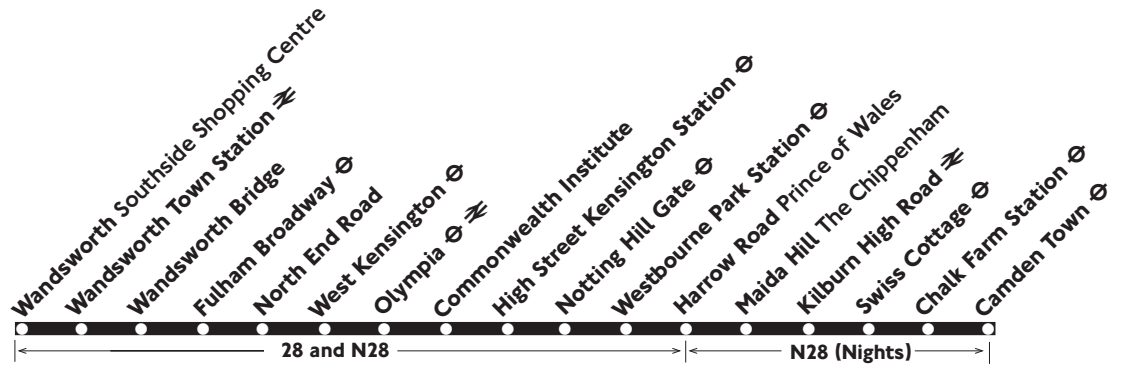

Route N28

Sun night/Mon morn to Thurs night/Fri morn

Fri night/Sat morn and Sat night/Sun morn

Camden Town Station	0100	0200	0300	0400	0045	15	45	0415	0445
Chalk Farm Station	0105	0205	0305	0405	0050	20	50	0420	0450
Swiss Cottage	0109	0209	0309	0409	0054 Then	24	54	0424	0454
Kilburn High Road Station	0114	0214	0314	0414	0059 every	29	59	0429	0459
Maida Hill The Chippenham	0118	0218	0318	0418	0103 30 minutes,	33	03	0433	0503
Westbourne Park Station	0121	0221	0321	0421	0106 at these	36	06 until	0436	0506
Notting Hill Gate	0126	0226	0326	0426	0111 minutes	41	11	0441	0511
High Street Kensington Station	0130	0230	0330	0430	0115 past	45	15	0445	0515
West Kensington Station	0136	0236	0336	0436	0121 the	51	21	0451	0521
Fulham Broadway	0141	0241	0341	0441	0126 hour	56	26	0456	0526
Wandsworth Town Station	0148	0248	0348	0448	0133	03	33	0503	0533
Wandsworth Southside Shopping Centre	0152	0252	0352	0452	0137	07	37	0507	0537

5.6.04 T55810

28

Daily

N28

Every night

Wandsworth - Kensington - Harrow Road

Wandsworth - Kensington - Camden Town

Monday - Friday

Wandsworth Southside Shopping Centre	0459	0547	0617	2030	0030
Wandsworth Town Station	0504	0552	0622	2037	0035
Fulham Broadway	0511 Then	0559 Then about	0629 Then about	2045 Then about	0042
West Kensington Station	0516 every	0604 every	0634 every	2052 every	0047
High Street Kensington Station	0522 12 minutes	0610 10 minutes	0640 6-8 minutes	2101 10 minutes	0053
Notting Hill Gate	0527 until	0615 until	0645 until	2106 until	0058
Westbourne Park Station	0532	0620	0650	2113	0103
Harrow Road Prince of Wales	0534	0622	0652	2115	0105